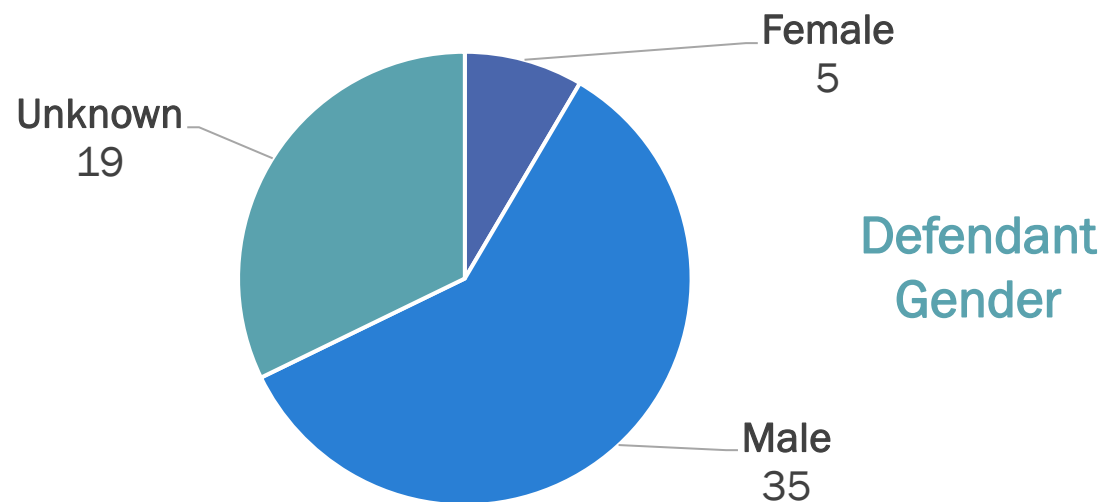

## County Size & Murders Reported

County	Population Size	Number of Murders Reported
Clark County	2,336,573	Unknown
Washoe County	498,022	38
Lyon County	62,583	7
Carson City/county	58,036	1
Nye County	55,720	7
Elko County	54,293	1
Douglas County	49,545	1
Churchill County	25,803	0
Humboldt County	17,136	0
White Pine County	8,522	0
Pershing County	6,364	1
Lander County	5,769	0
Mineral County	4,528	0
Lincoln County	4,452	3
Storey County	4,177	0
Eureka County	1,917	0
Esmeralda County	736	0