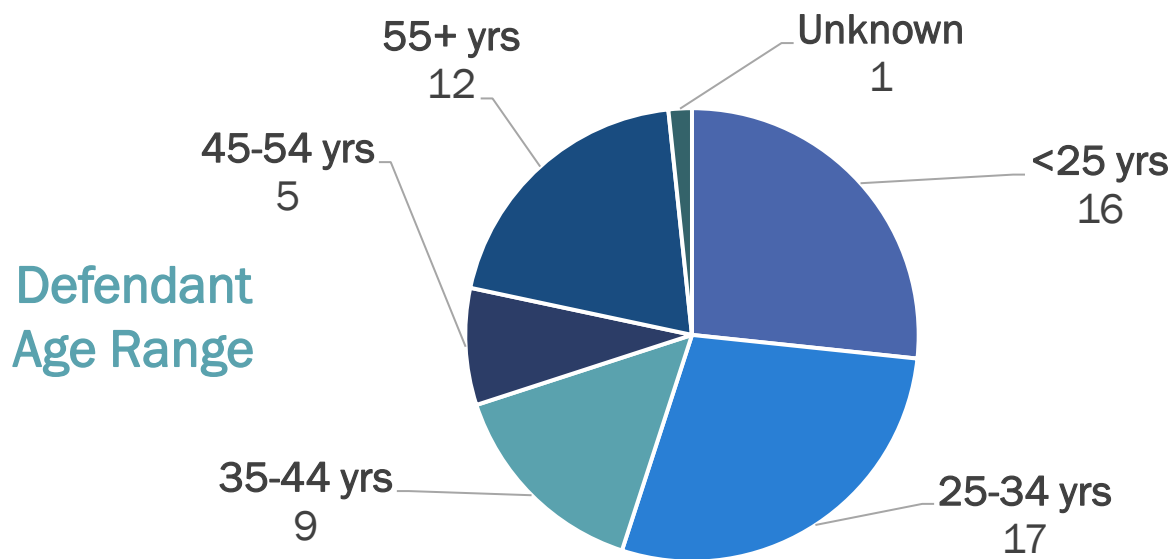

## County Size & Murders Reported

County	Population Size	Number of Murders Reported
Clark County	2,336,573	Unknown
Washoe County	498,022	38
Lyon County	62,583	7
Carson City/county	58,036	1
Nye County	55,720	7
Elko County	54,293	1
Douglas County	49,545	1
Churchill County	25,803	0
Humboldt County	17,136	0
White Pine County	8,522	0
Pershing County	6,364	1
Lander County	5,769	0
Mineral County	4,528	0
Lincoln County	4,452	3
Storey County	4,177	0
Eureka County	1,917	0
Esmeralda County	736	0