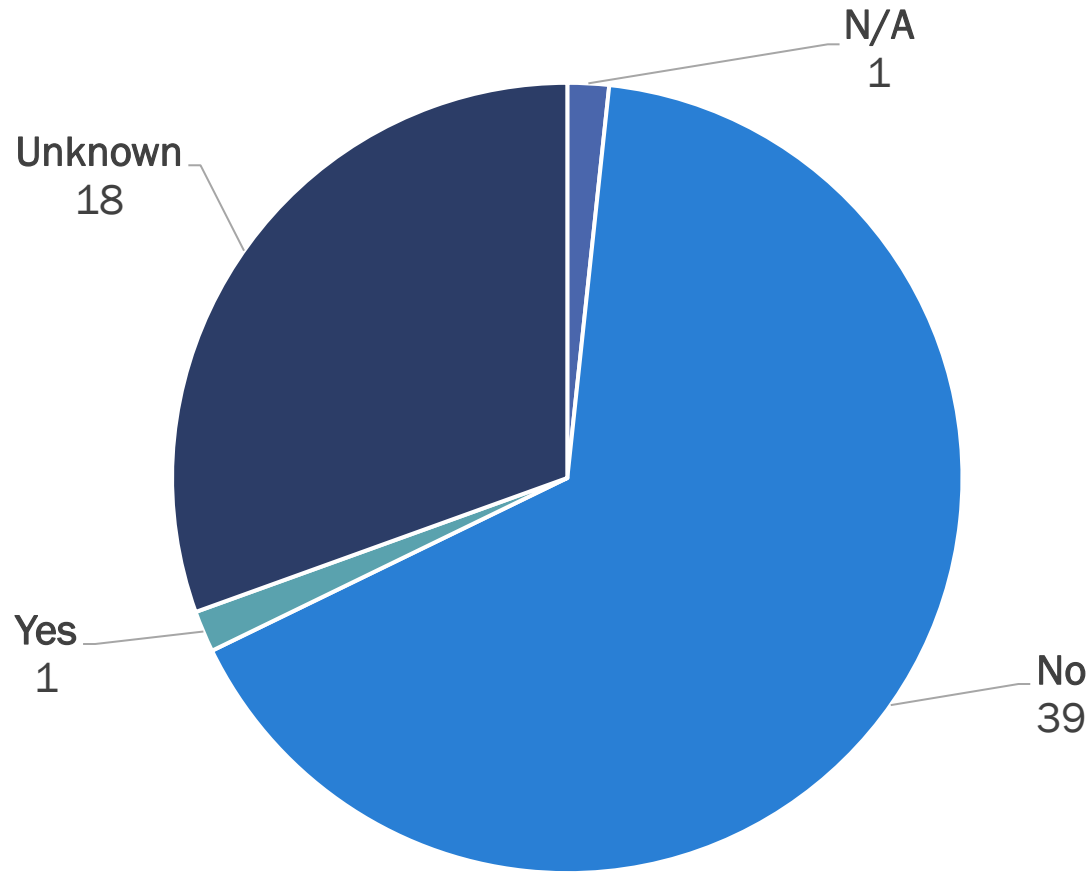

SB 316

Notice of Intent to Seek the Death Penalty