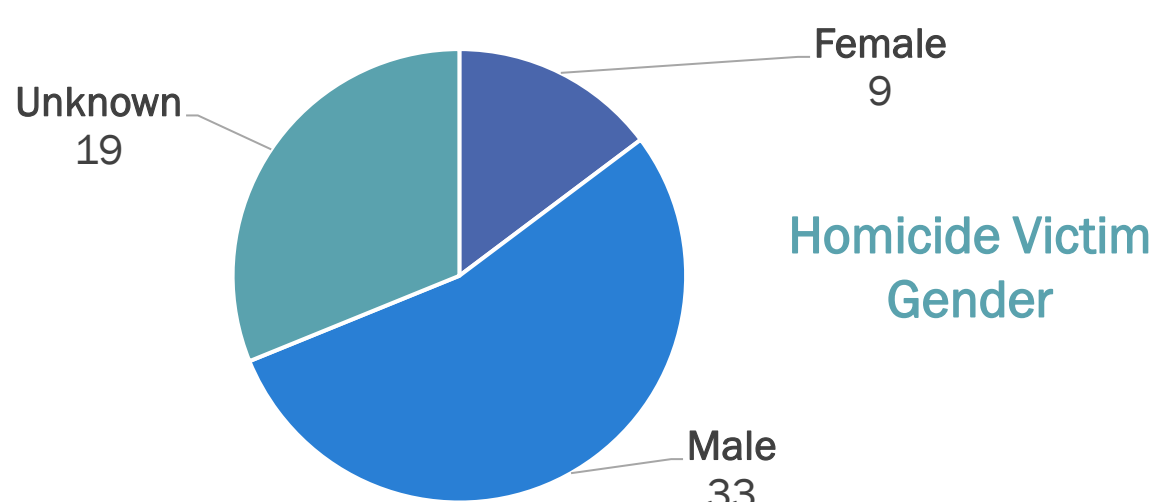

## County Size & Murders Reported

County	Population Size	Number of Murders Reported
Clark County	2,336,573	Unknown
Washoe County	498,022	38
Lyon County	62,583	7
Carson City/county	58,036	1
Nye County	55,720	7
Elko County	54,293	1
Douglas County	49,545	1
Churchill County	25,803	0
Humboldt County	17,136	0
White Pine County	8,522	0
Pershing County	6,364	1
Lander County	5,769	0
Mineral County	4,528	0
Lincoln County	4,452	3
Storey County	4,177	0
Eureka County	1,917	0
Esmeralda County	736	0