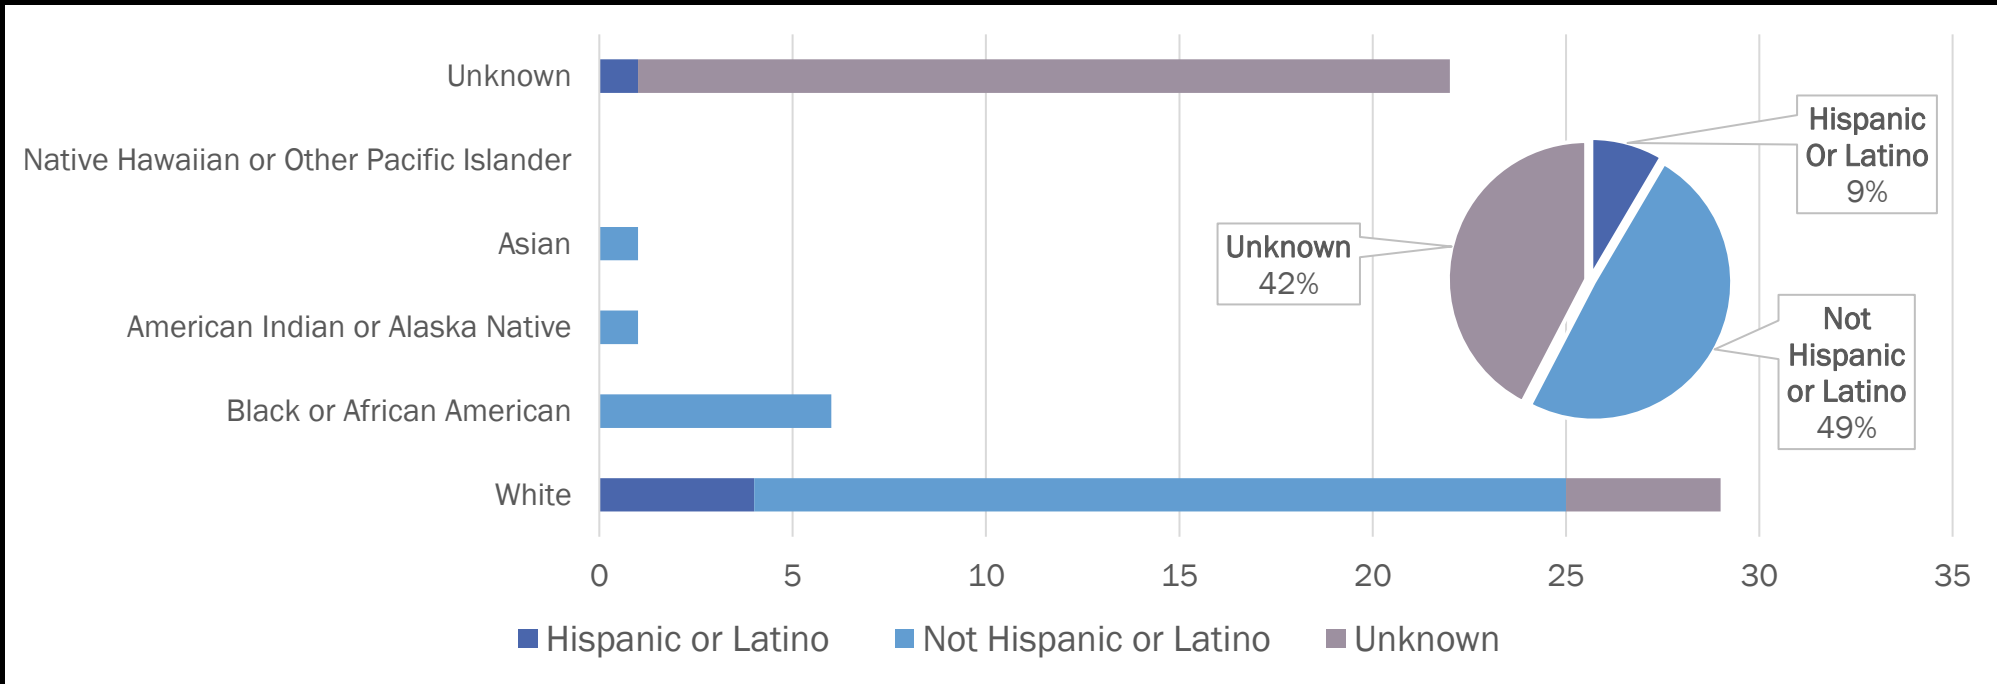

SB 316 Homicide Defendant Race & Ethnicity

SB 316 Homicide Victim Race & Ethnicity