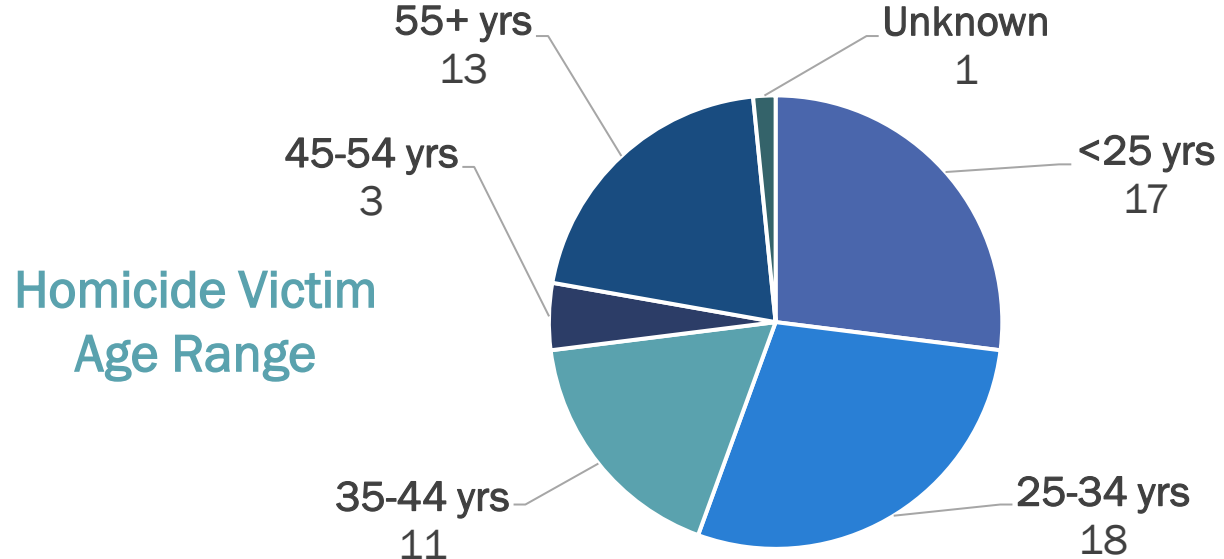

## County Size & Murders Reported

County	Population Size	Number of Murders Reported
Clark County	2,336,573	Unknown
Washoe County	498,022	38
Lyon County	62,583	7
Carson City/county	58,036	1
Nye County	55,720	7
Elko County	54,293	1
Douglas County	49,545	1
Churchill County	25,803	0
Humboldt County	17,136	0
White Pine County	8,522	0
Pershing County	6,364	1
Lander County	5,769	0
Mineral County	4,528	0
Lincoln County	4,452	3
Storey County	4,177	0
Eureka County	1,917	0
Esmeralda County	736	0