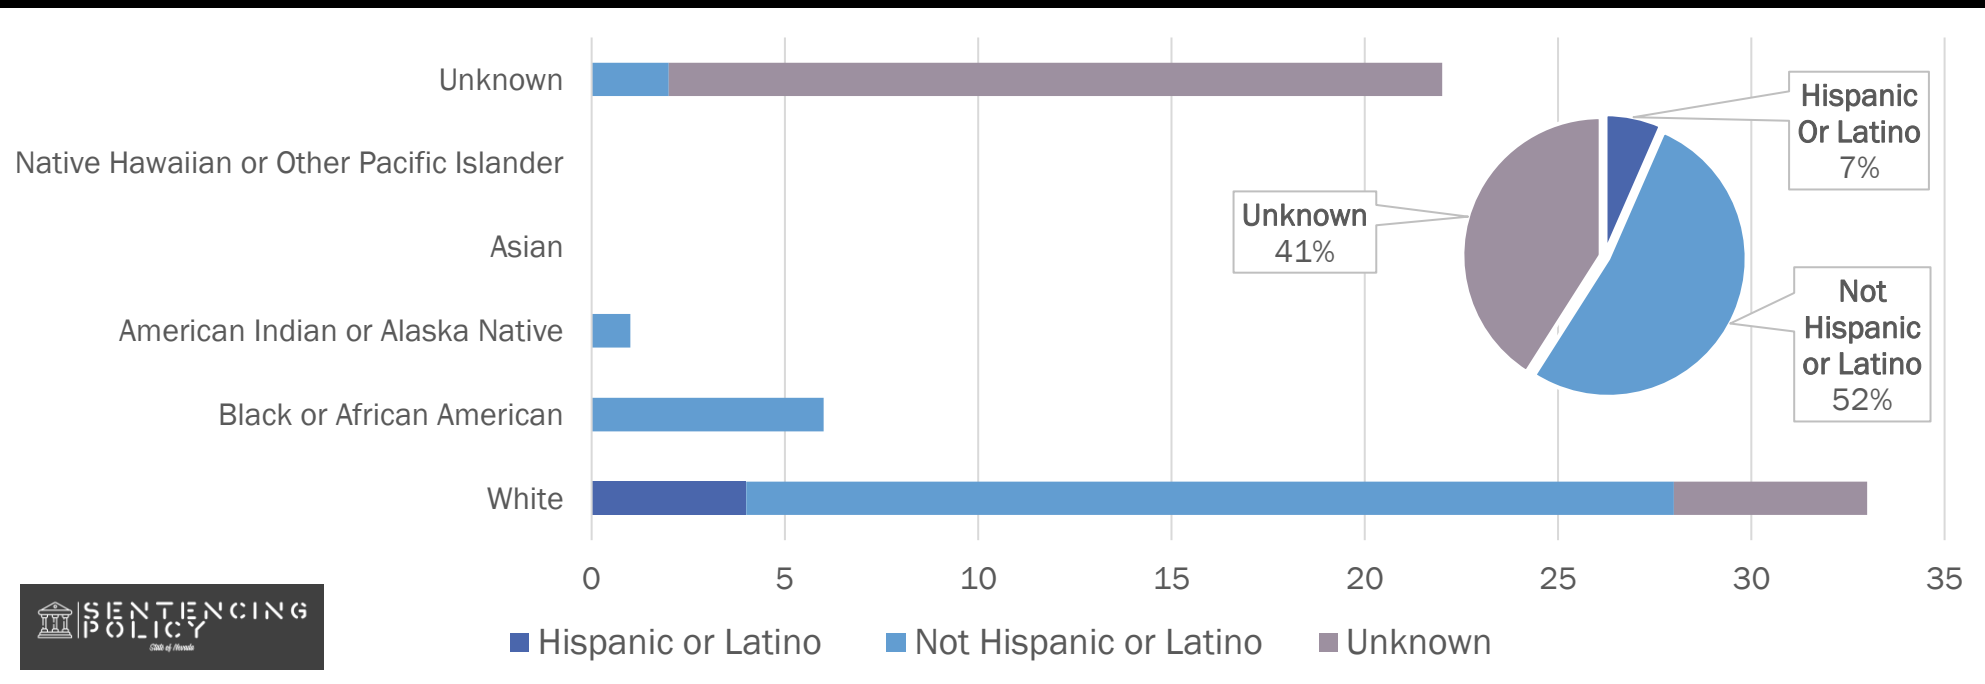

SB 316 Homicide Defendant Race & Ethnicity

SB 316 Homicide Victim Race & Ethnicity