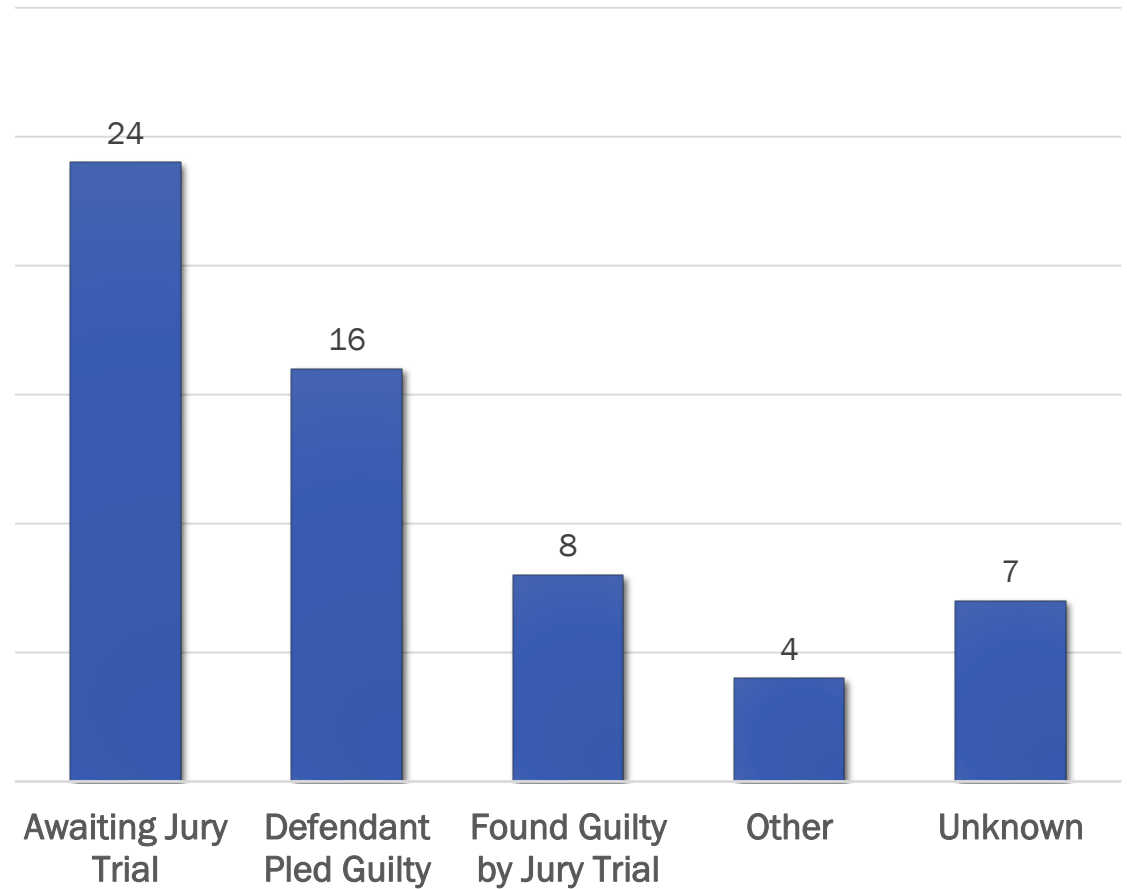

SB 316

Final Case Disposition